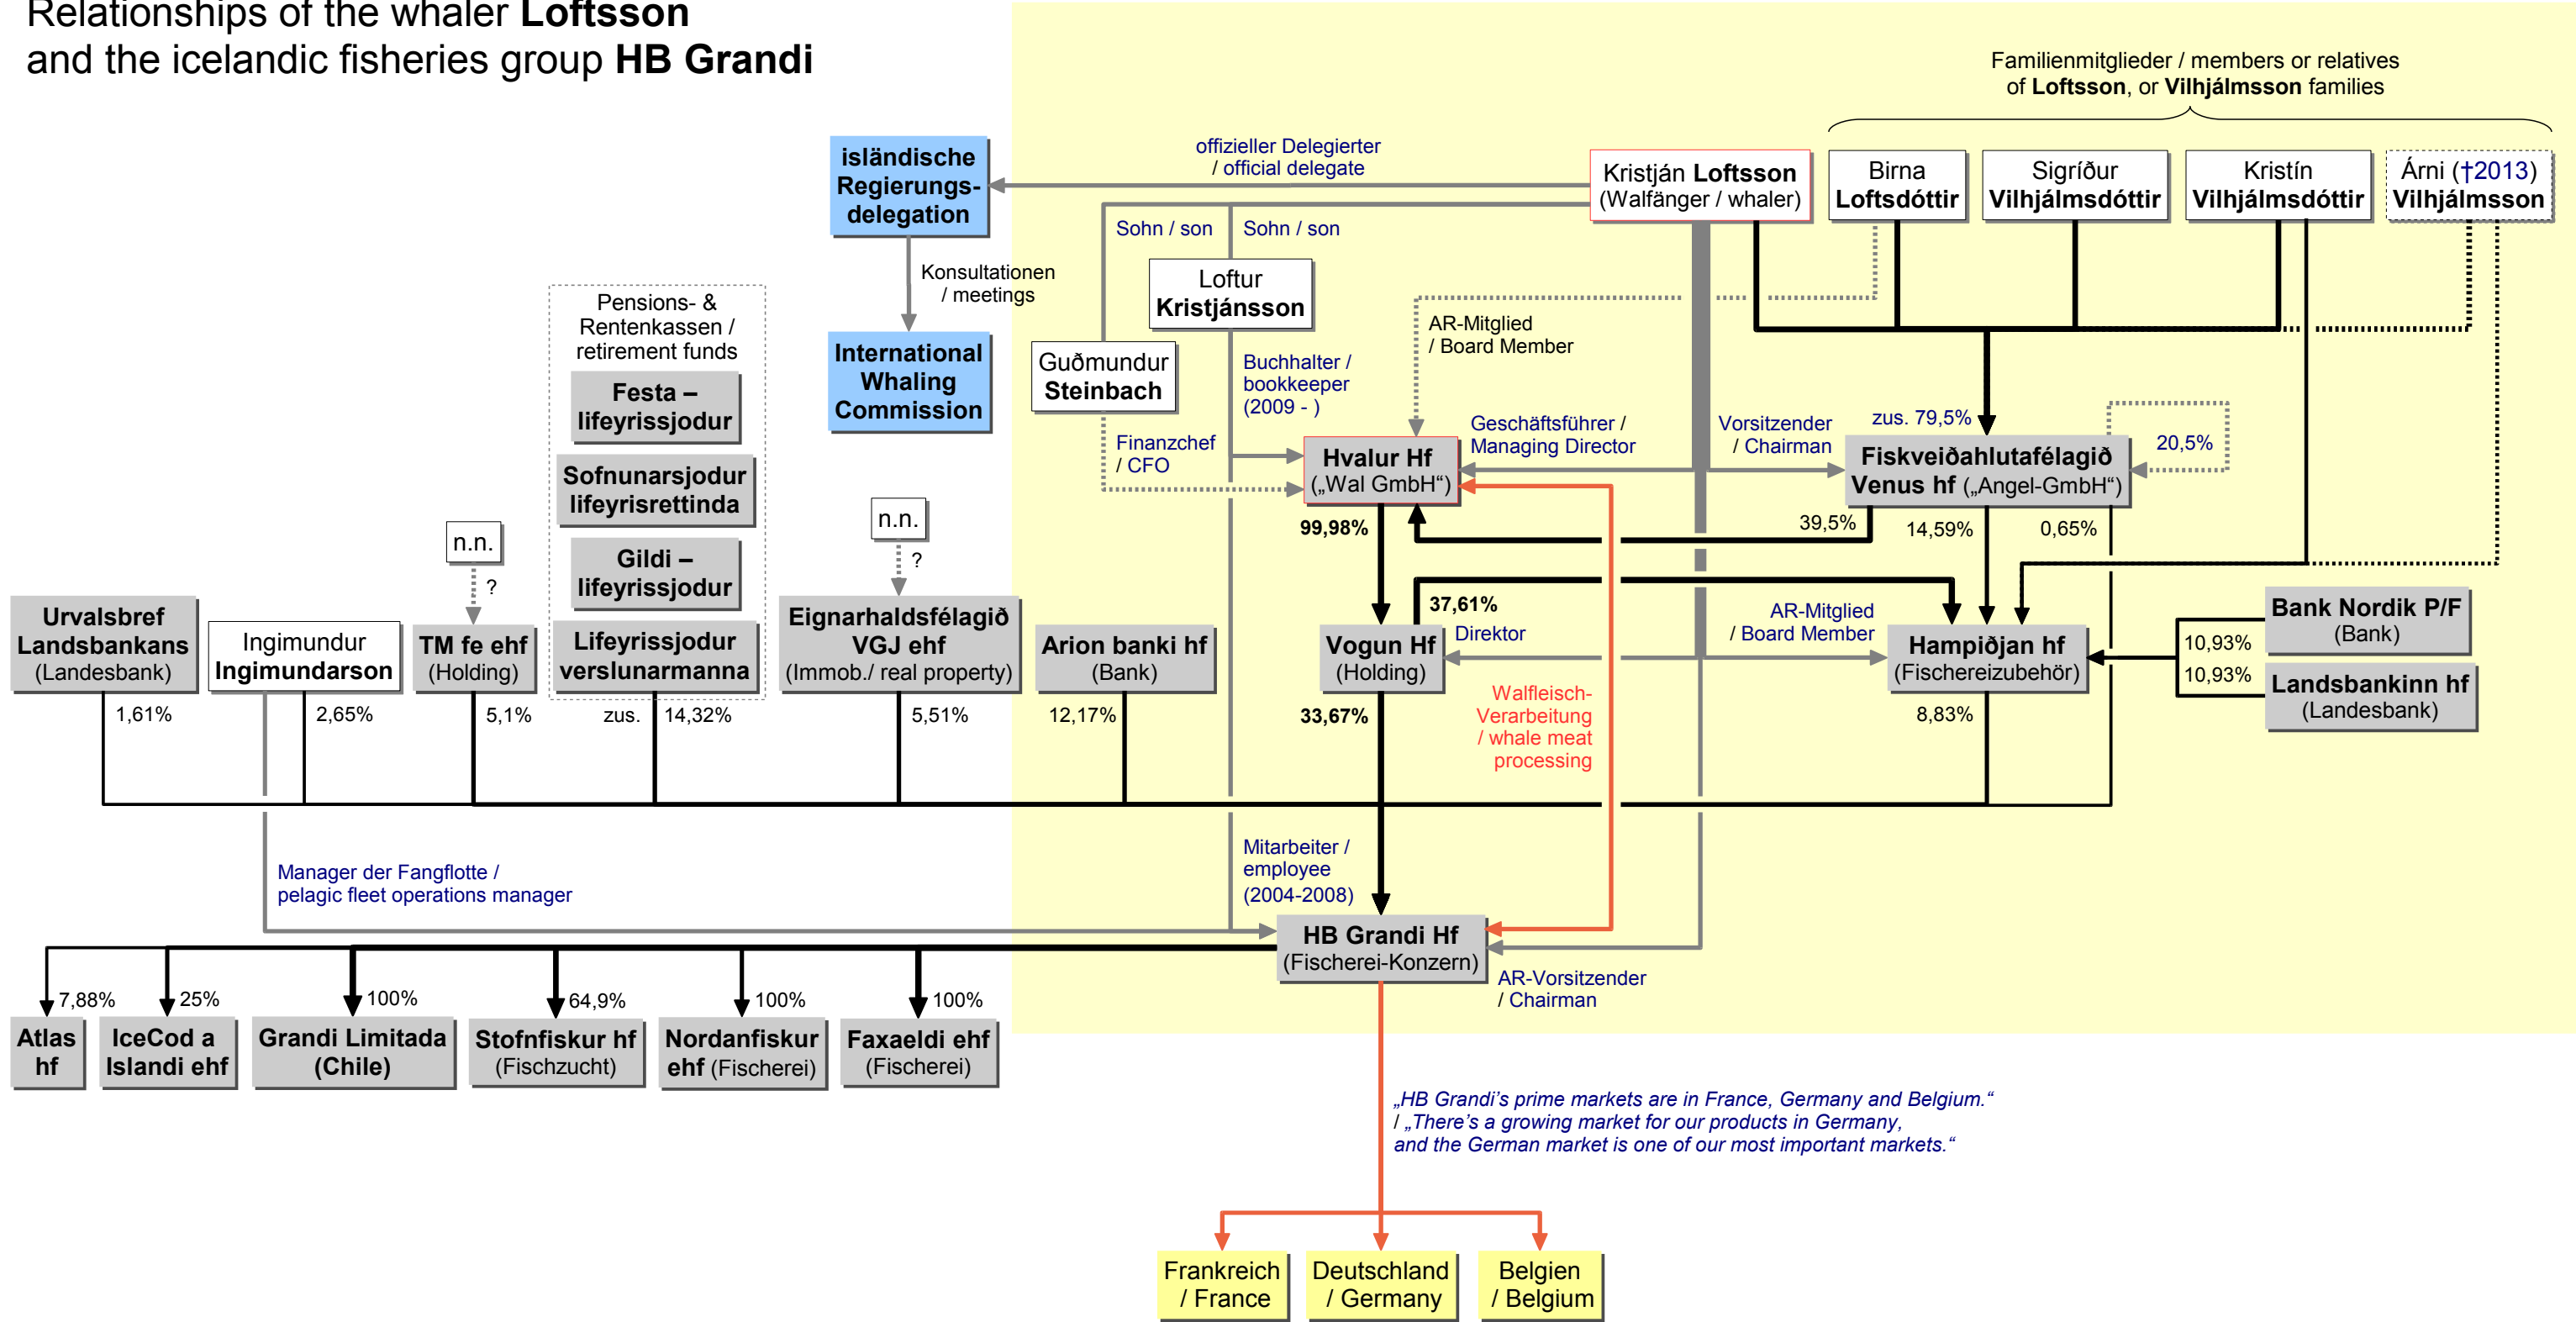

Verbindungen zwischen dem Walfänger Loftsson und dem Fischereikonzern HB Grandi

Relationships of the whaler Loftsson and the Icelandic fisheries group HB Grandi

„HB Grandi's prime markets are in France, Germany and Belgium.“
 / „There's a growing market for our products in Germany,
 and the German market is one of our most important markets.“

Quellen: Dun&Bradstreet; WDC; Firmenangaben
 Recherche&Grafik: GREENPEACE/Worm; Stand Juni 2014

Sources: Dun&Bradstreet; WDC; company data
 research&graphics: GREENPEACE/Worm; as of June 2014